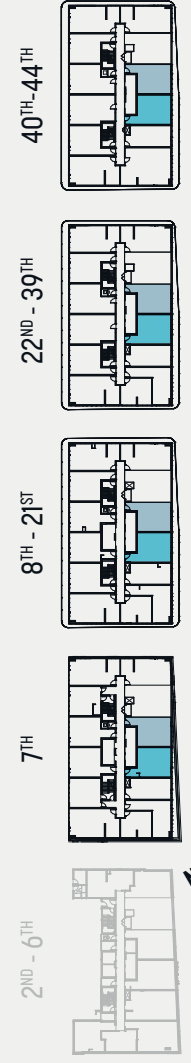

535 SQ.FT.

#705-3905
#4004-4404

+ 97 SQ.FT. Balcony

534 SQ.FT.

#706-3906
#4005-4405

+ 86 SQ.FT. Balcony

D535