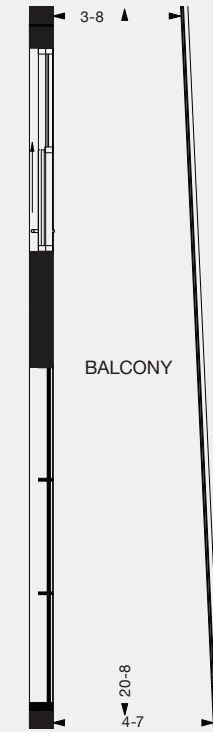

Note: Balcony
806-3906, 4005-4405